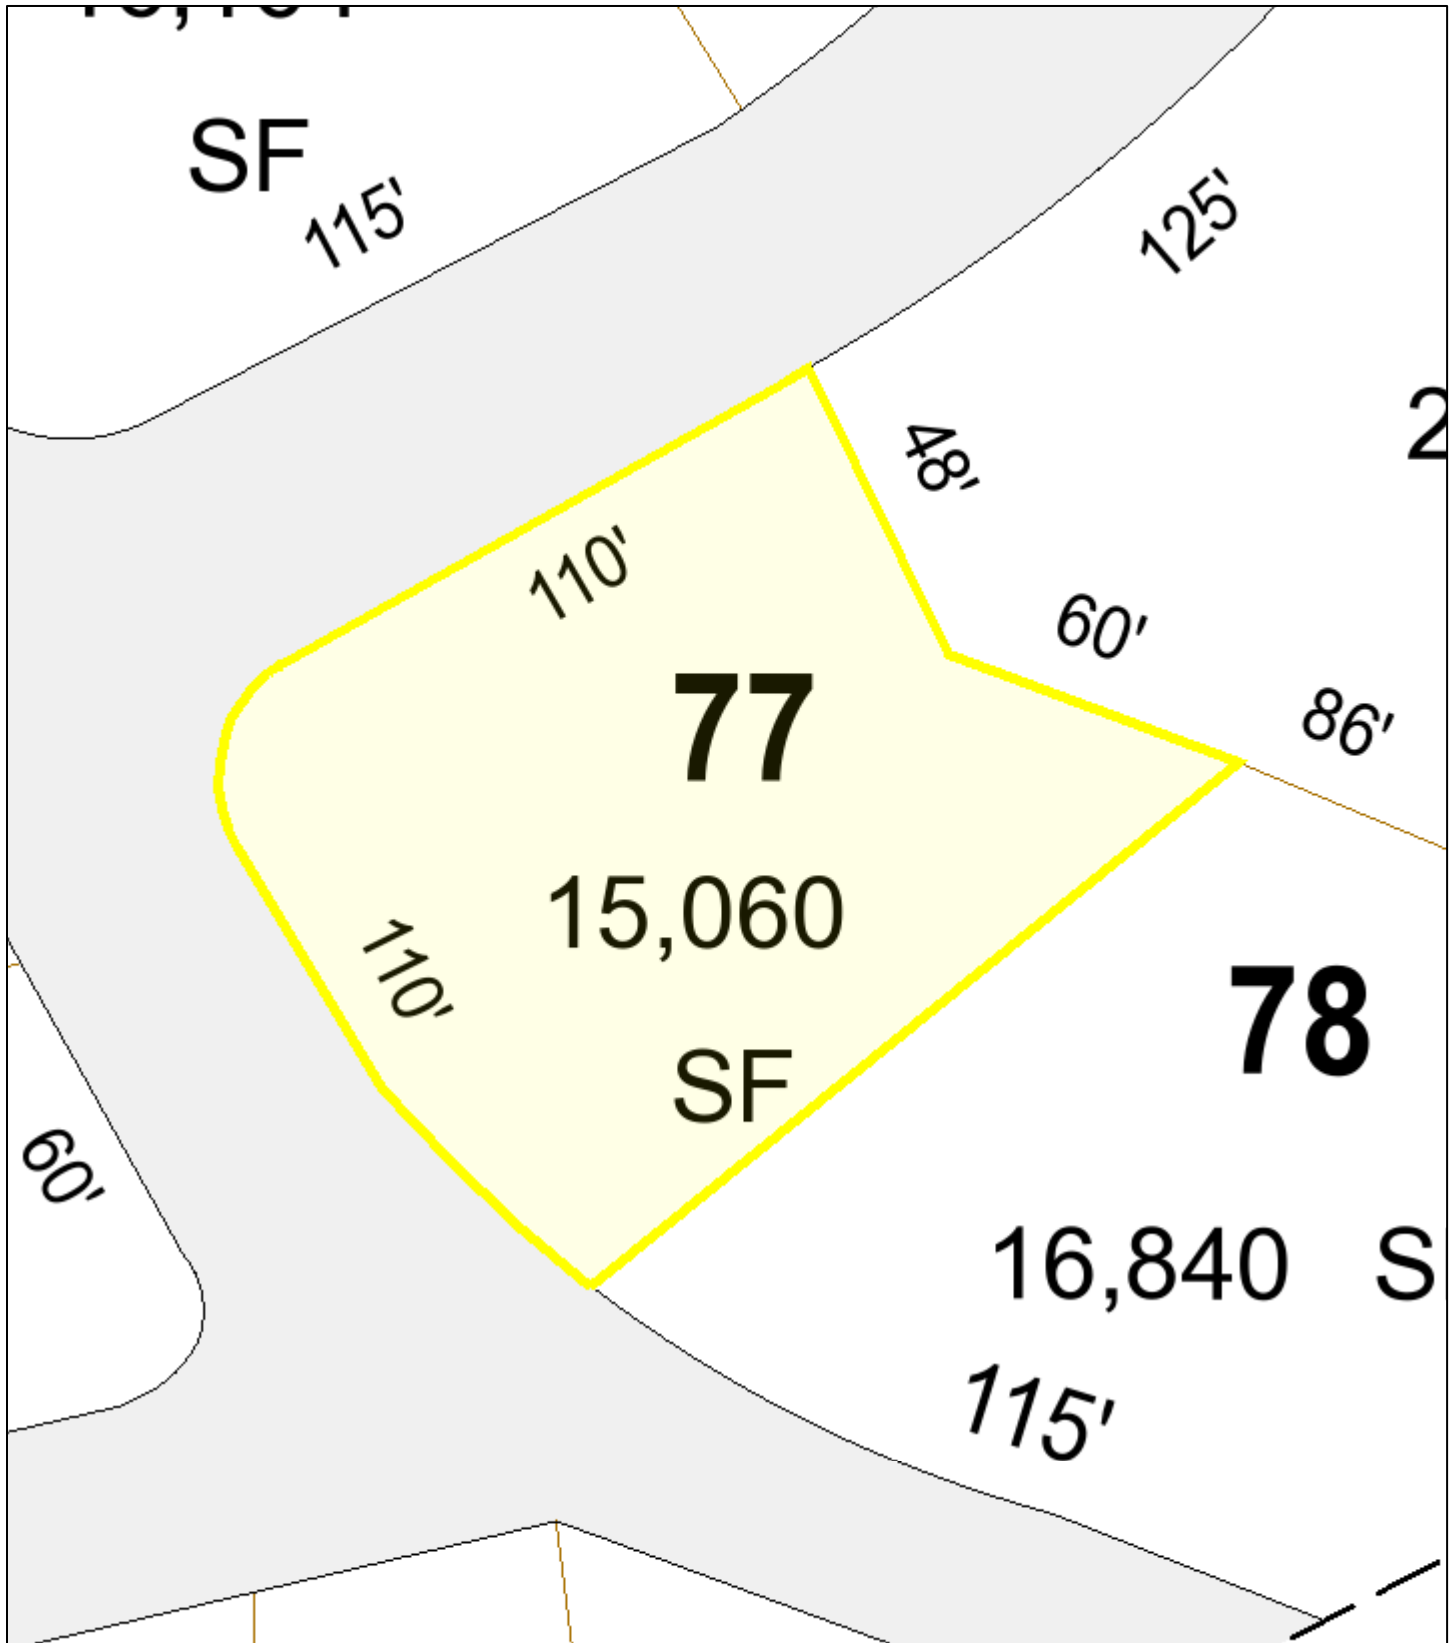

164 West Bacon St

Plainville, MA

July 25, 2016

1 inch = 33 Feet

www.cai-tech.com

Data shown on this map is provided for planning and informational purposes only. The municipality and CAI Technologies are not responsible for any use for other purposes or misuse or misrepresentation of this map.