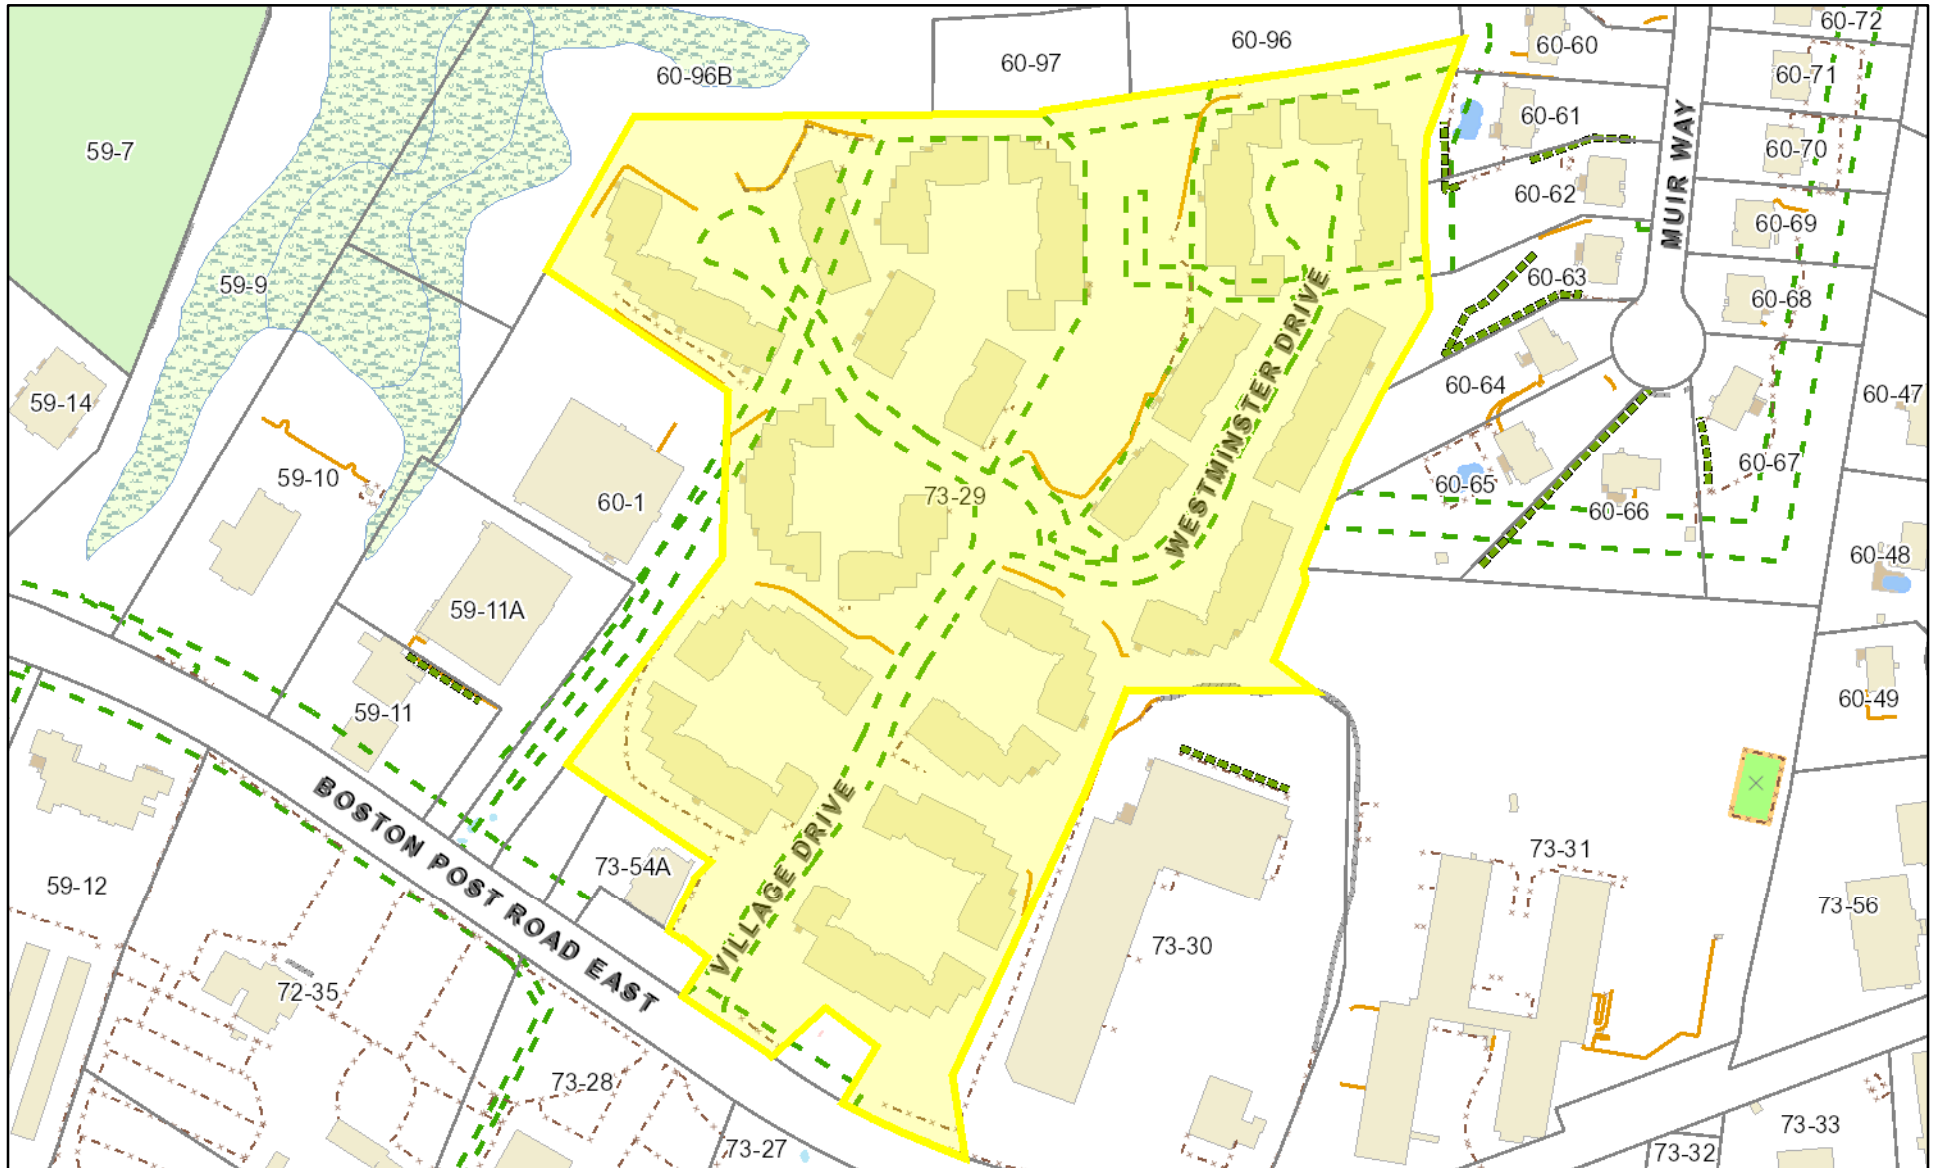

Marlborough, MA

October 4, 2019

1 inch = 209 Feet

www.cai-tech.com

Data shown on this map is provided for planning and informational purposes only. The municipality and CAI Technologies are not responsible for any use for other purposes or misuse or misrepresentation of this map.